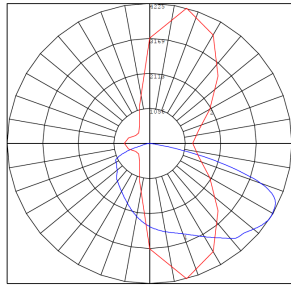

BUD Rating: B1-U1-G0

20W 5000K, Area 55'x 75' Mounting Height: 9'

Other Views:

Adapter

Lens View

Side View

Performance Table: GPX-22-75W-MCTP-BM

MODEL NO.	Wattage	Voltage	Lumens	Color Temp.	BUG Rating	LPW
GPX-22-75W-MCTP-BM	22W 37W 56W 75W	120-277V	3300LM 5550LM 8400LM 11250LM	4000K 5000K	B1-U1-G0	150