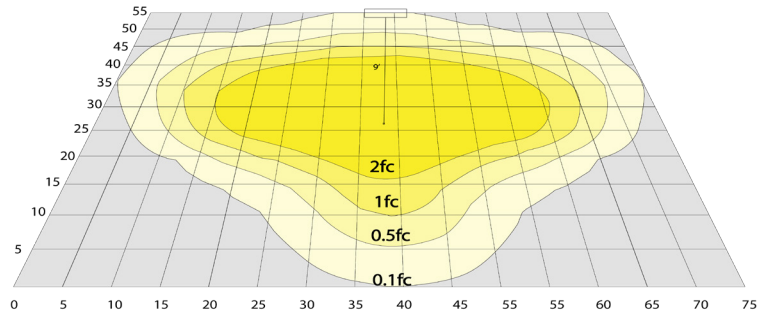

Lighting:

- Multi CCT and Power: Selectable Switch Inside Of The Fixture
- Dimmable: 0~10V Dimming
- LED: SMD 3030
- Total Lumens: 11250LM Max.
- Color Temperature: 4000K/5000K
- Color Rendering index: >70
- Beam Angle: Type V (150° X 150°)
- Lifespan: 70000 Hrs.

BUD Rating: B1-U1-G0

20W 5000K, Area 55'x 75' Mounting Height: 9'

Other Views:

Adapter

Lens View

Side View

Performance Table: GPX-22-75W-MCTP-BM

MODEL NO.	Wattage	Voltage	Lumens	Color Temp.	BUG Rating	LPW
GPX-22-75W-MCTP-BM	22W 37W 56W 75W	120-277V	3300LM 5550LM 8400LM 11250LM	4000K 5000K	B1-U1-G0	150