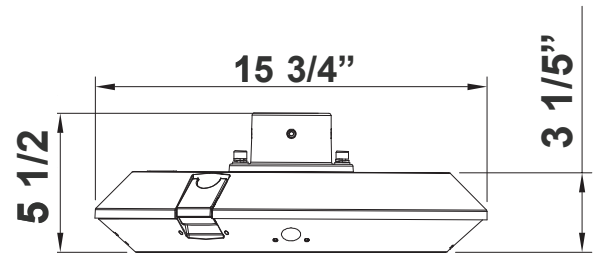

Customer Name: _____

Project Name: _____

Note: _____

Type: _____

BELL MOUNT POLE ADAPTER
(POLE IS NOT INCL. ONLY THE ADAPTER)

15 3/4" (W) X 5 1/2" (H)

Ideal for airports, auto dealerships, corporate offices, education, government, healthcare, industrial warehouses, municipal parking, gas stations, convenient stores, recreation and public venues, restaurants, hospitality, retail and grocery stores.